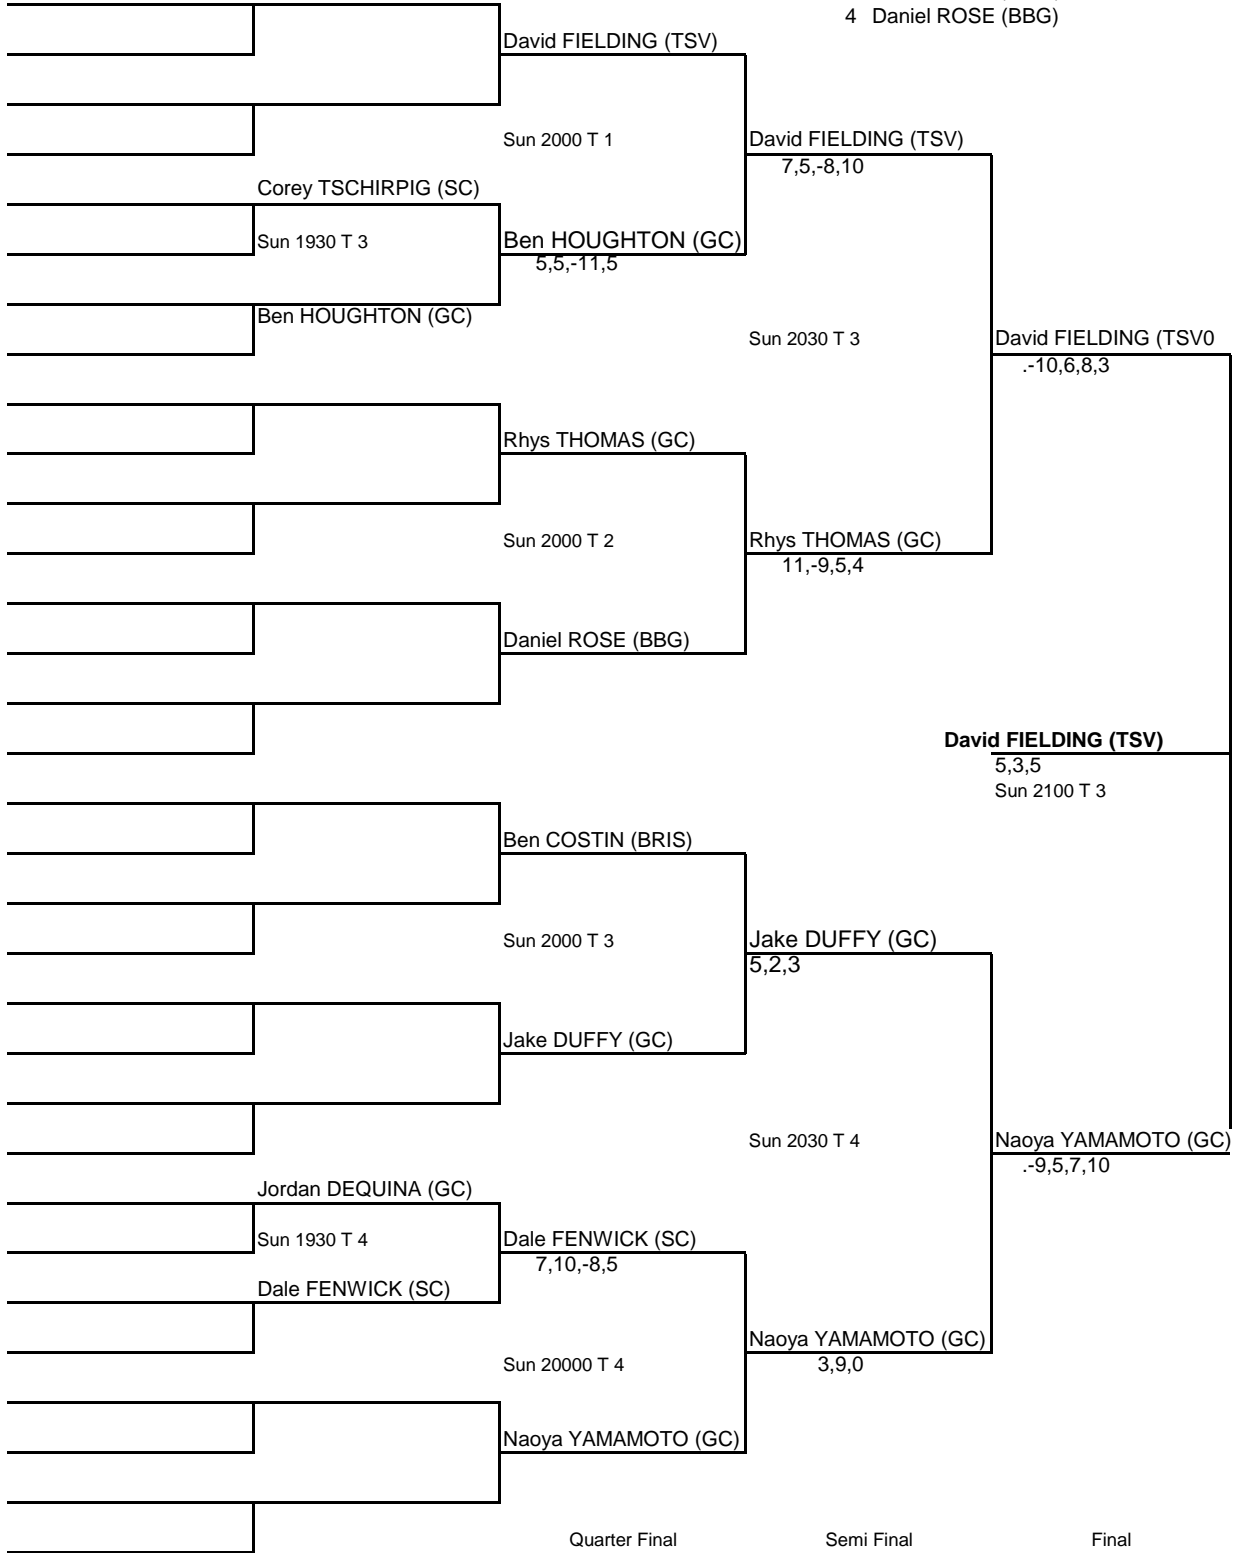

2010 QUEENSLAND CLOSED TABLE TENNIS CHAMPIONSHIPS

UNDER 21 MEN'S SINGLES

SEEDINGS

- 1 David FIELDING (TSV)
- 2 Naoya YAMAMOTO (GC)
- 3 Ben COSTIN (BRIS)
- 4 Daniel ROSE (BBG)