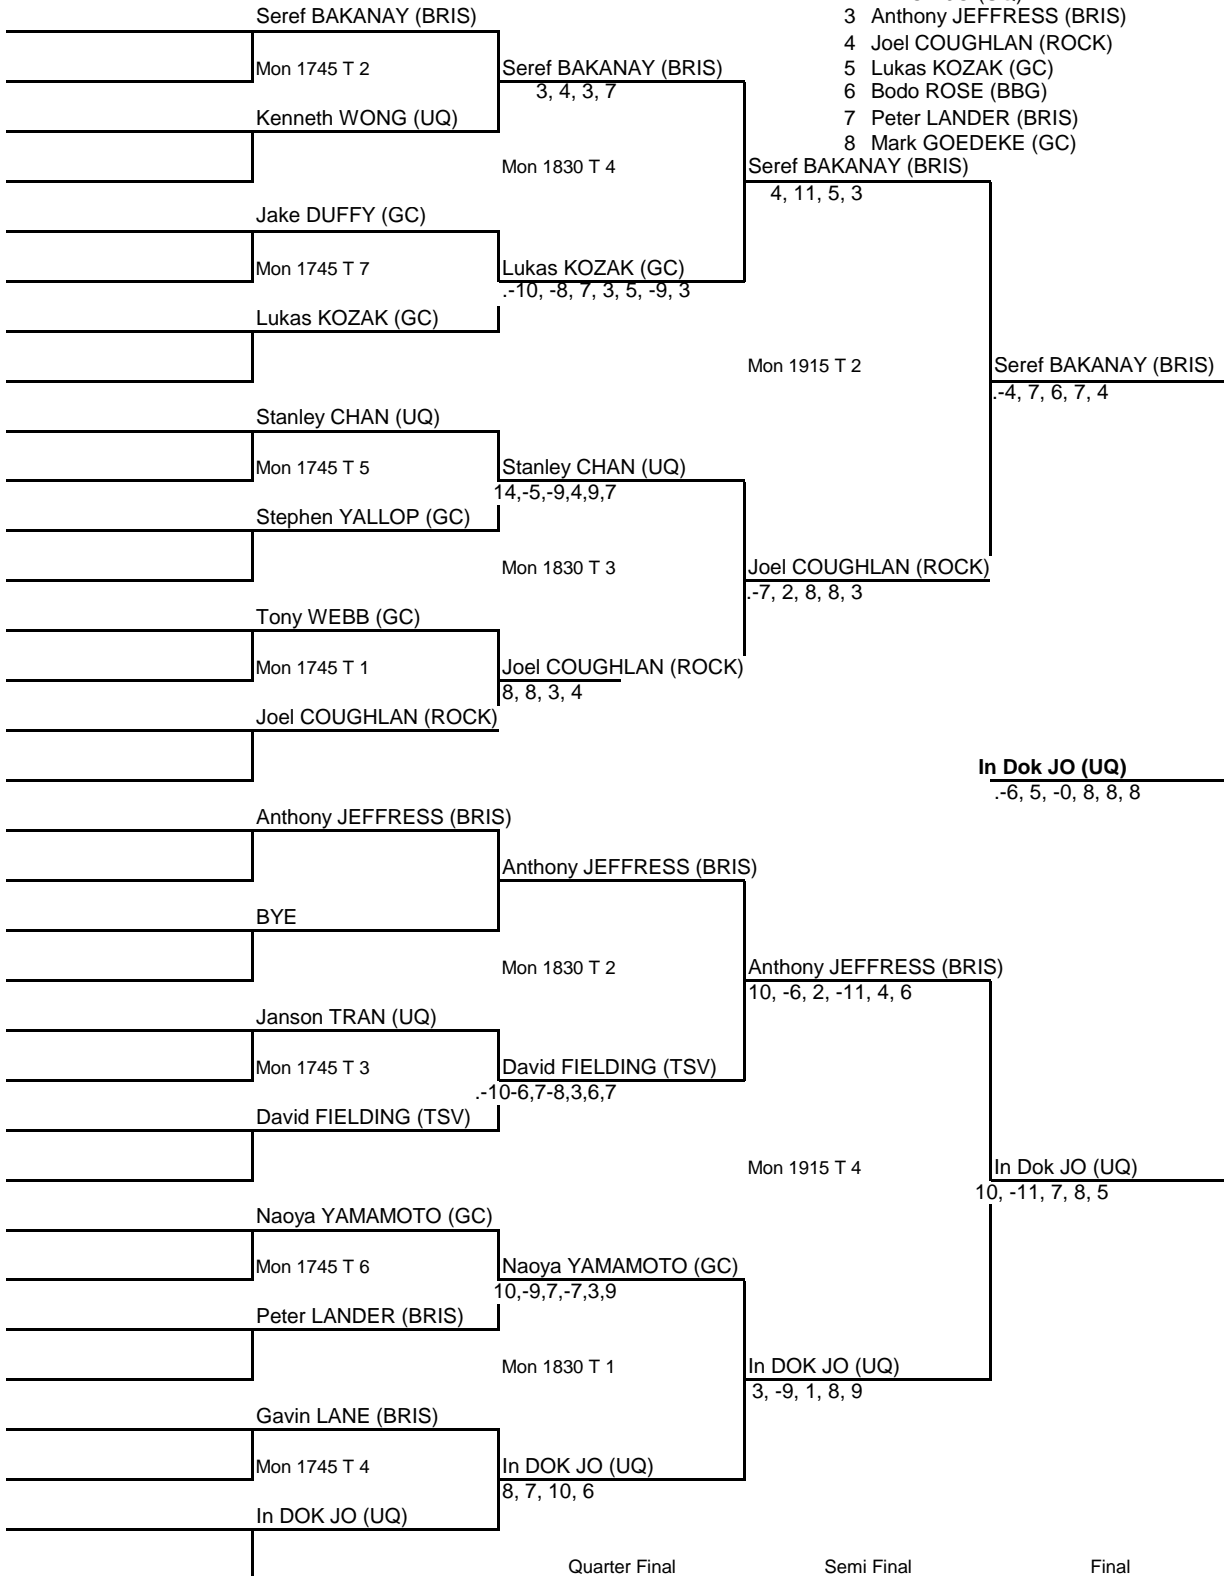

2010 QUEENSLAND CLOSED TABLE TENNIS CHAMPIONSHIPS

MEN'S SINGLES

SEEDINGS

1. 1 Seref BAKANAY (BRIS)
2. 2 In DOK JO (UQ)
3. 3 Anthony JEFFRESS (BRIS)
4. 4 Joel COUGHLAN (ROCK)
5. 5 Lukas KOZAK (GC)
6. 6 Bodo ROSE (BBG)
7. 7 Peter LANDER (BRIS)
8. 8 Mark GOEDEKE (GC)

2010 QUEENSLAND CLOSED TABLE TENNIS CHAMPIONSHIPS

WOMEN'S SINGLES GROUPS

MONDAY 3rd MAY 13:30PM

GROUP: A

					Wins	Place
S1	Peri CAMPBELL-INNES (WYN)					

GROUP: B   TIME: 13:30   TABLE: 7

		WILLIS	HUNT	LOVEDAY	Wins	Place
	Kathy WILLIS (BRIS)		2,6,7,-12,6	-.8,7,6,7,3	2	1
	Kerryn HUNT (GC)	1-4		0-4	0	3
	Tabitha LOVEDAY (BBG)	1-4	4,9,8,7		1	2

GROUP: C   TIME: 13:30   TABLE: 6

		ZHONG	WEININGER	ROSE	Wins	Place
S3	Ci Ci ZHONG (BRIS)		-.8,-8,9,3,5,8	5,3,3,5	2	1
	Ivett WEININGER (BRIS)	2-4		6,1,3,5	1	2
	Courtney ROSE (BBG)	0-4	0-4		0	3

GROUP: D   TIME: 13:30   TABLE: 2

		STEVENSON	COOMBS	BARNETT	Wins	Place
S4	Ashleigh STEVENSON (WYN)		3-4	-.13,11,3,6,4	1	1
	Kayla COOMBS (BRIS)	6,9,8,-8,-7,-6,2		1-4	1	3
	Helen BARNETT (GC)	1-4	7,6,-4,7,8		1	2

GROUP: E   TIME: 13:30   TABLE: 1

		C-INNES	PAPP	MCDONALD	Wins	Place
S2	Claire CAMPBELL-INNES (WYN)		1,2,0,1	2,3,3,1	2	1
	Saci PAPP (GC)	0-4		0-4	0	3
	Susan MCDONALD (BBG)	0-4	9,7,9,1		1	2