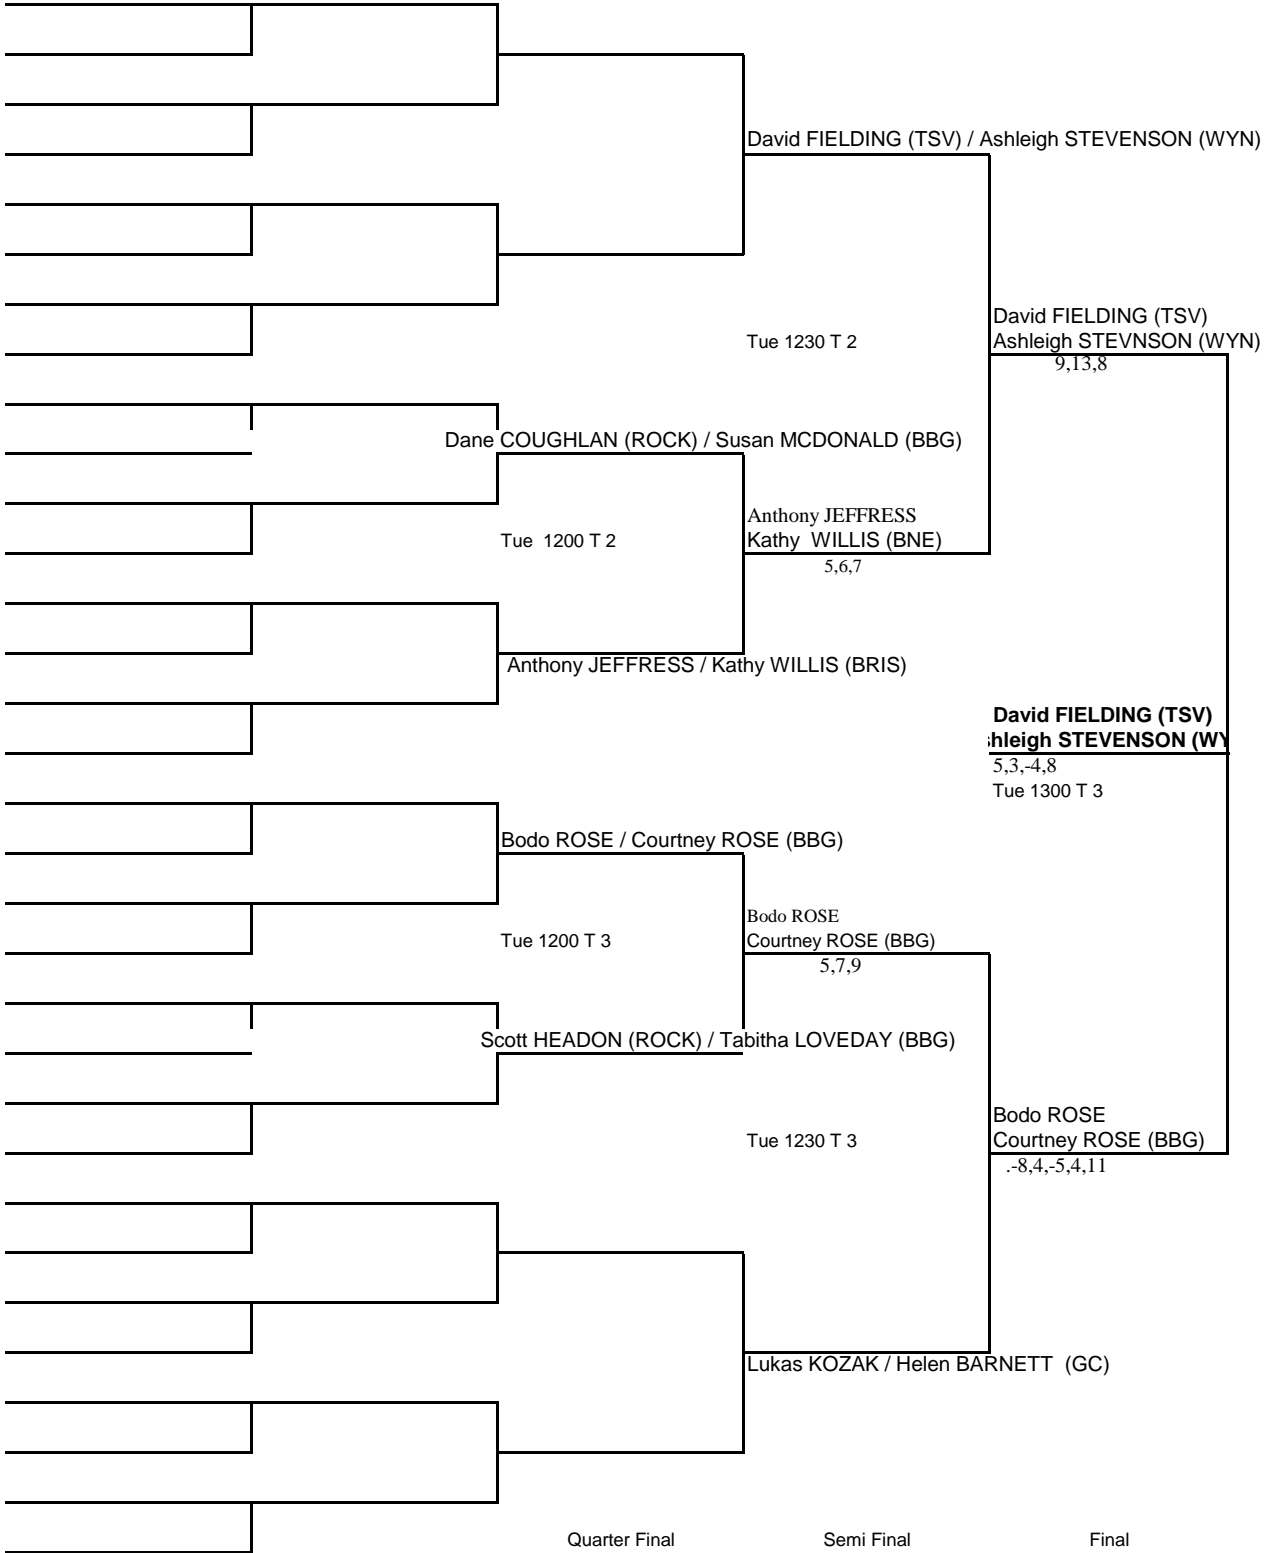

2010 QUEENSLAND CLOSED TABLE TENNIS CHAMPIONSHIPS

EVENT: WOMEN'S DOUBLES   TUESDAY 4TH MAY

PLAYERS' NAMES	Wins	Losses	Placing
A. <u>Helen BARNETT / Kerryn HUNT (GC)</u>	1	1	1
B. <u>Tabitha LOVEDAY / Susan MCDONALD (BBG)</u>	1	1	3
C. <u>Kathy WILLIS (BRIS) / Courtney ROSE (BBG)</u>	1	1	2

WINNER :   Helen BARNETT / Kerryn HUNT (GC)   (On countback)
RUNNER-UP :   Kathy WILLIS (BRIS) / Courtney ROSE (BBG)

ROUND 1	TIME: 14:00PM	TABLE: 1						WINNER
A. <u>Helen BARNETT / Kerryn HUNT (GC)</u>			7	11	12	11	3	
C. <u>Kathy WILLIS (BRIS) / Courtney ROSE (BBG)</u>			11	3	19	5	1	

ROUND 1	TIME: 14:30PM	TABLE: 1						WINNER
B. <u>Tabitha LOVEDAY / Susan MCDONALD (BBG)</u>			6	11	9	7	1	
C. <u>Kathy WILLIS (BRIS) / Courtney ROSE (BBG)</u>			11	7	11	11	3	

ROUND 2	TIME: 15:00PM	TABLE: 1						WINNER
A. <u>Helen BARNETT / Kerryn HUNT (GC)</u>			9	9	11	11	4	
B. <u>Tabitha LOVEDAY / Susan MCDONALD (BBG)</u>			11	11	6	7	11	

2010 QUEENSLAND CLOSED TABLE TENNIS CHAMPIONSHIPS

MIXED DOUBLES

SEEDINGS

- 1 David FIELDING (TSV) / Ashleigh STEVENSON (WYN)
- 2 Lukas KOZAK / Helen BARNETT (GC)